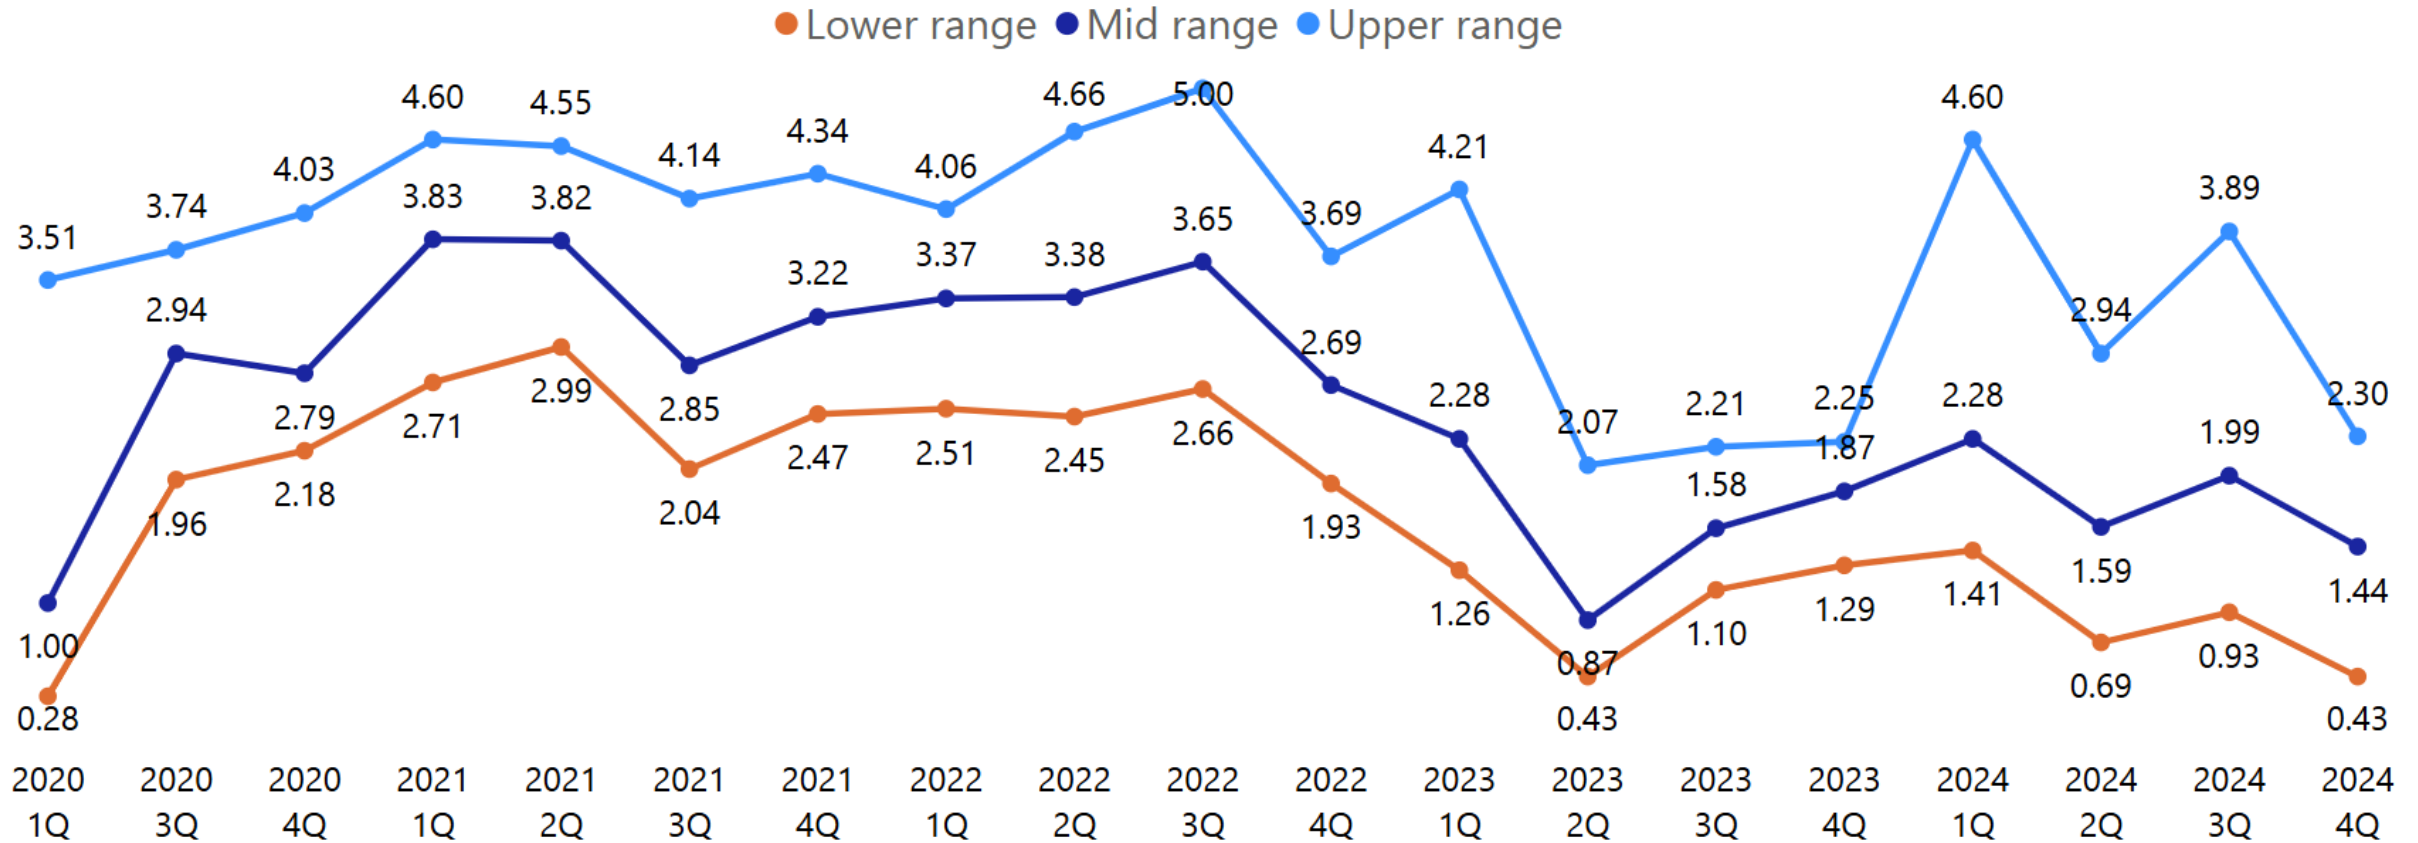

Japan to TC3